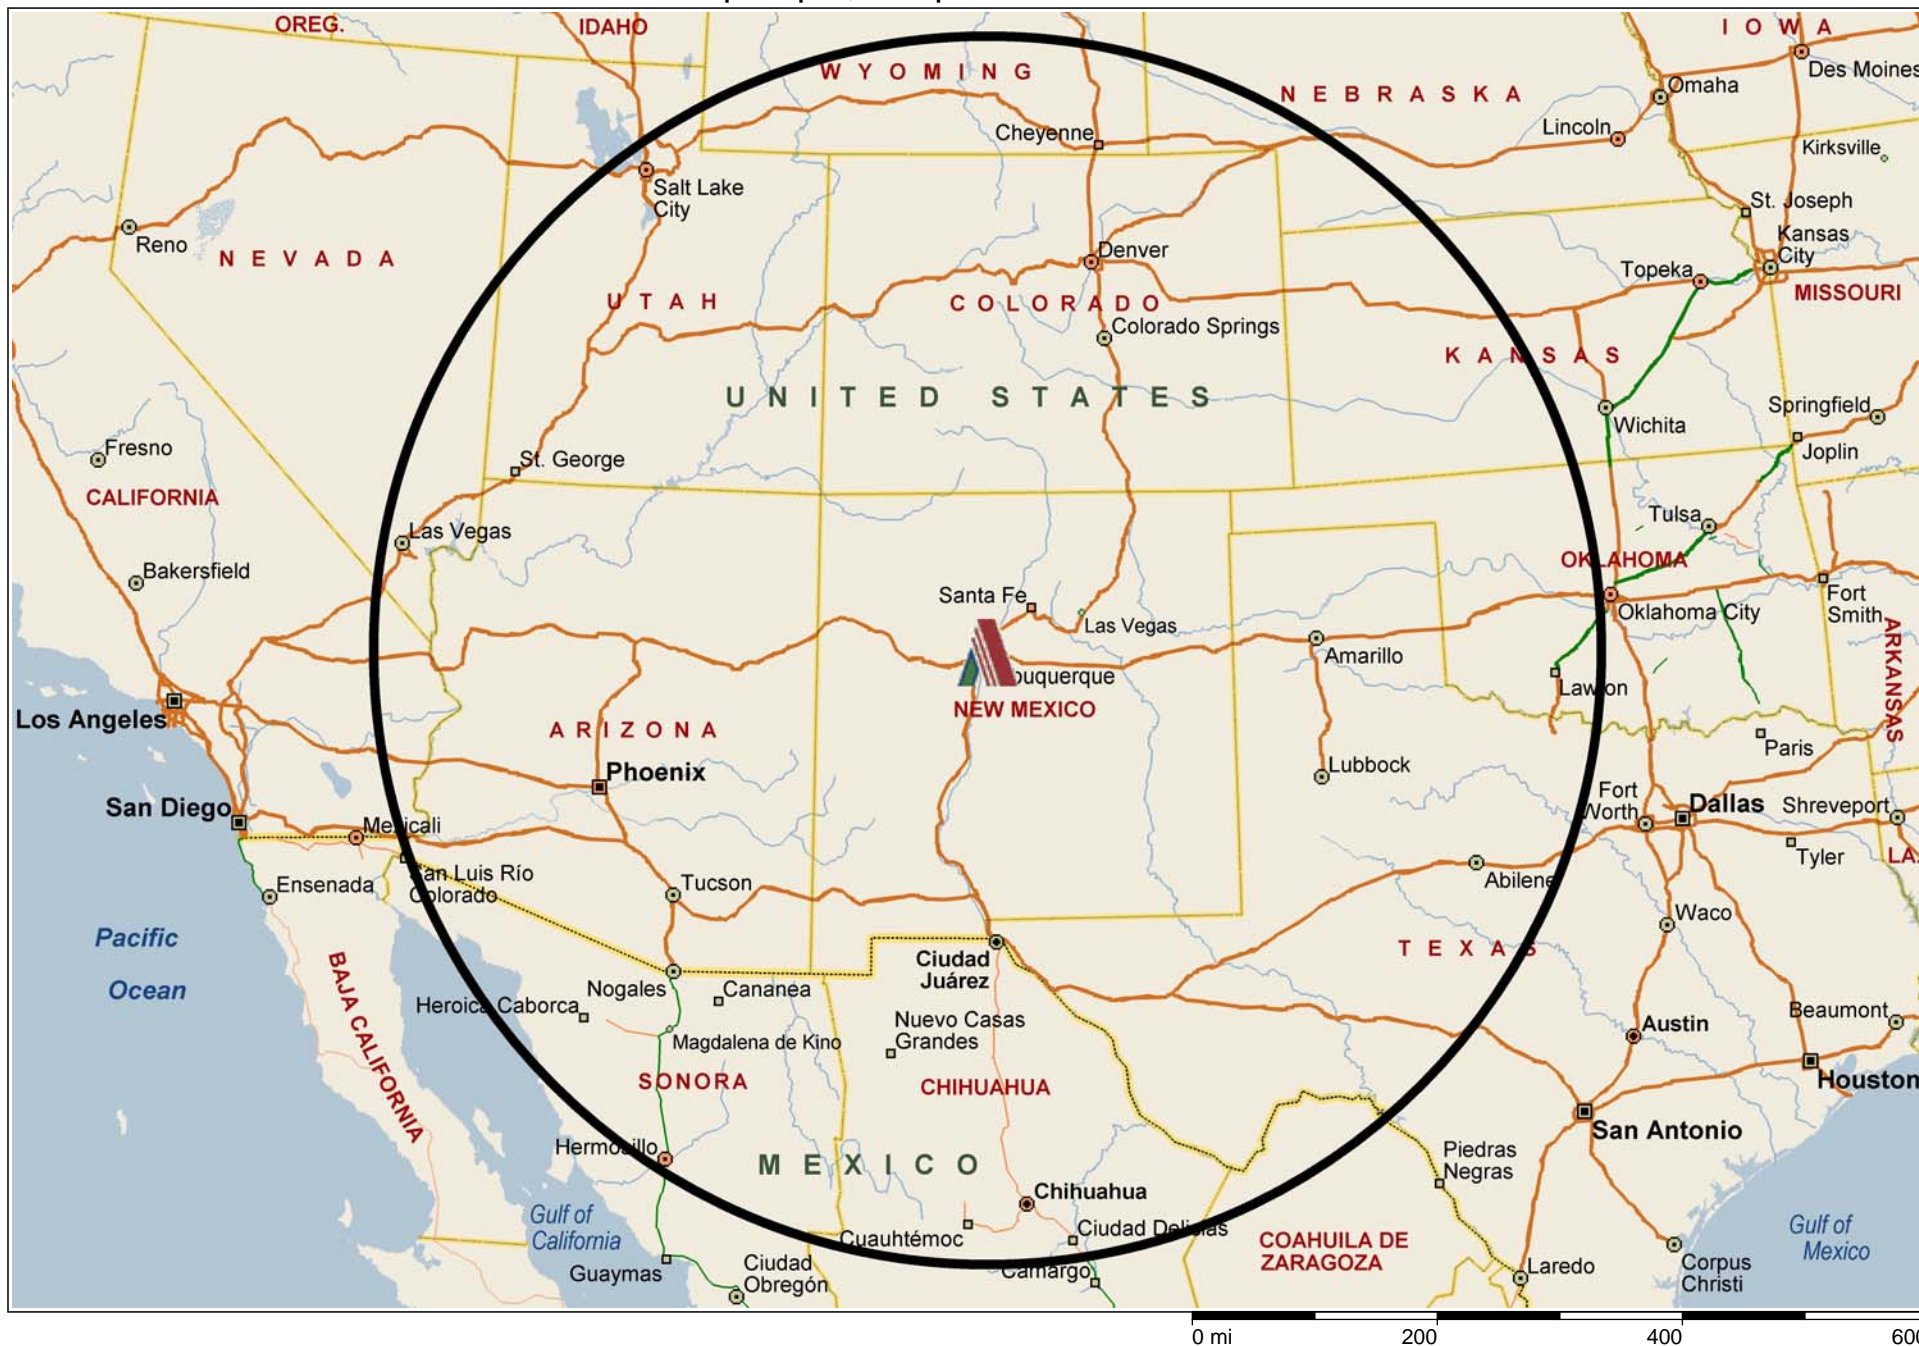

Albuquerque, NM plant - 500 mile radius

Copyright © 1988-2003 Microsoft Corp. and/or its suppliers. All rights reserved. <http://www.microsoft.com/mappoint>

© Copyright 2002 by Geographic Data Technology, Inc. All rights reserved. © 2002 Navigation Technologies. All rights reserved. This data includes information taken with permission from Canadian authorities © 1991-2002 Government of Canada (Statistics Canada and/or Geomatics Canada), all rights reserved.